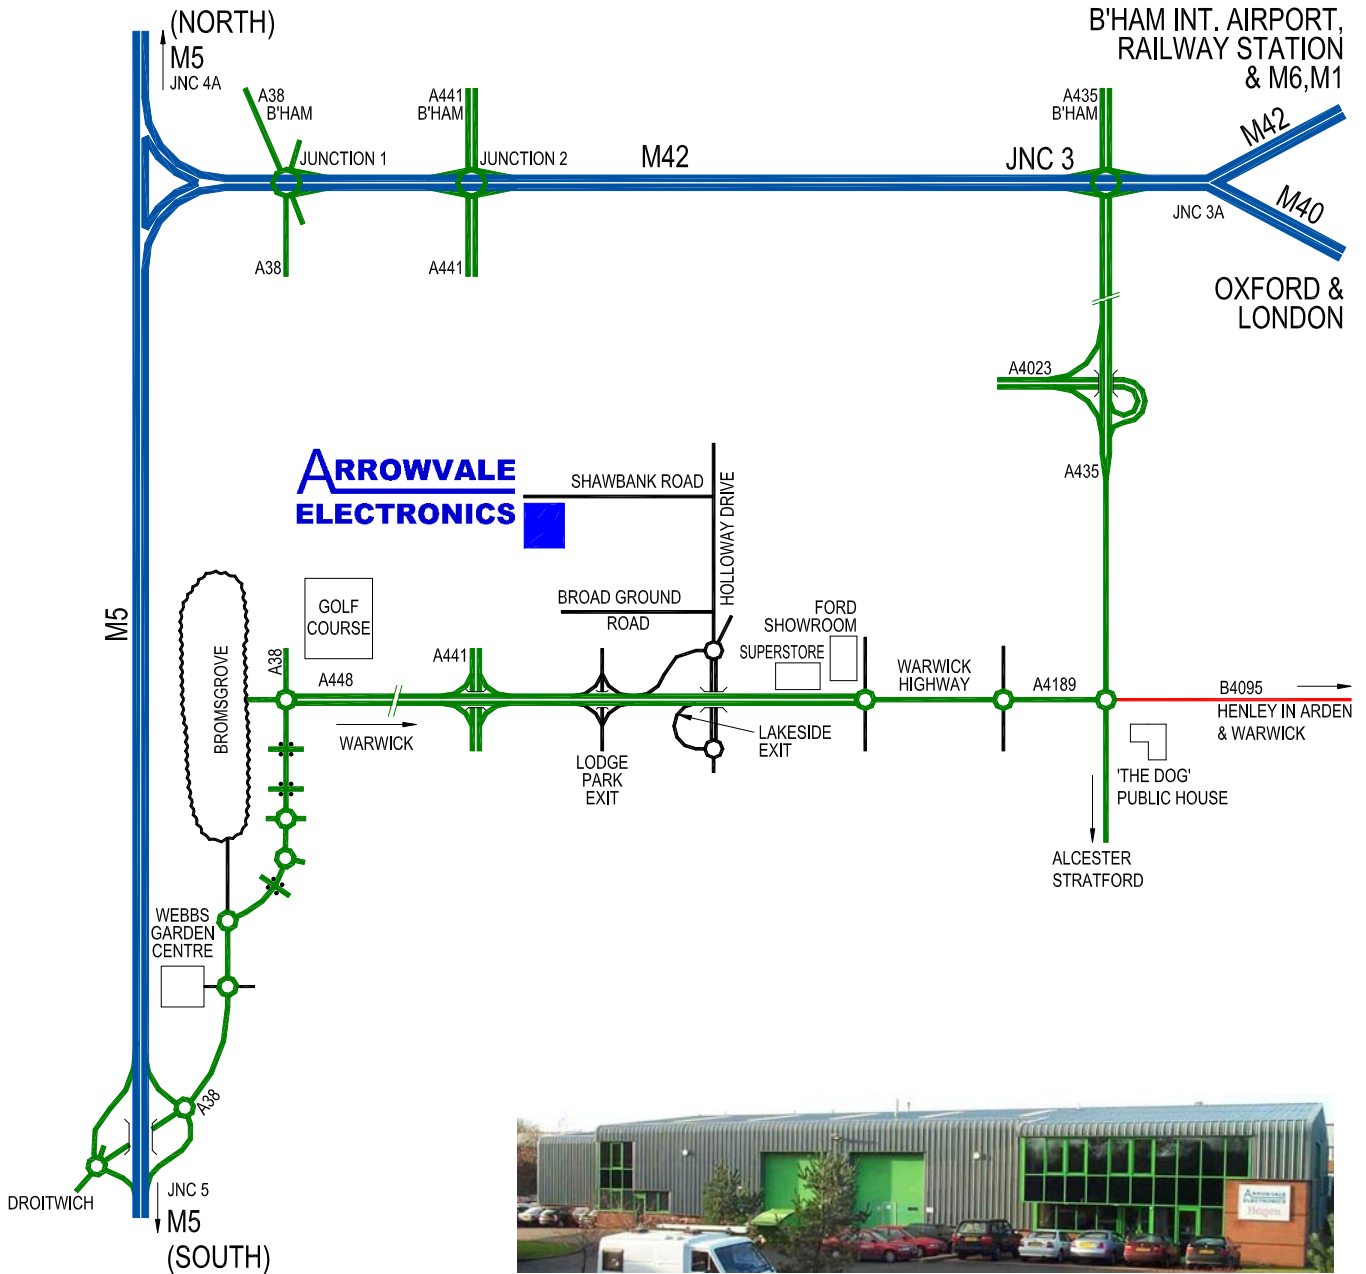

ARROWVALE ELECTRONICS

How to find us - Location Map

Also see attached 'How to find us - Route Instructions'

Certificate No. FM12626

BS EN ISO 9001